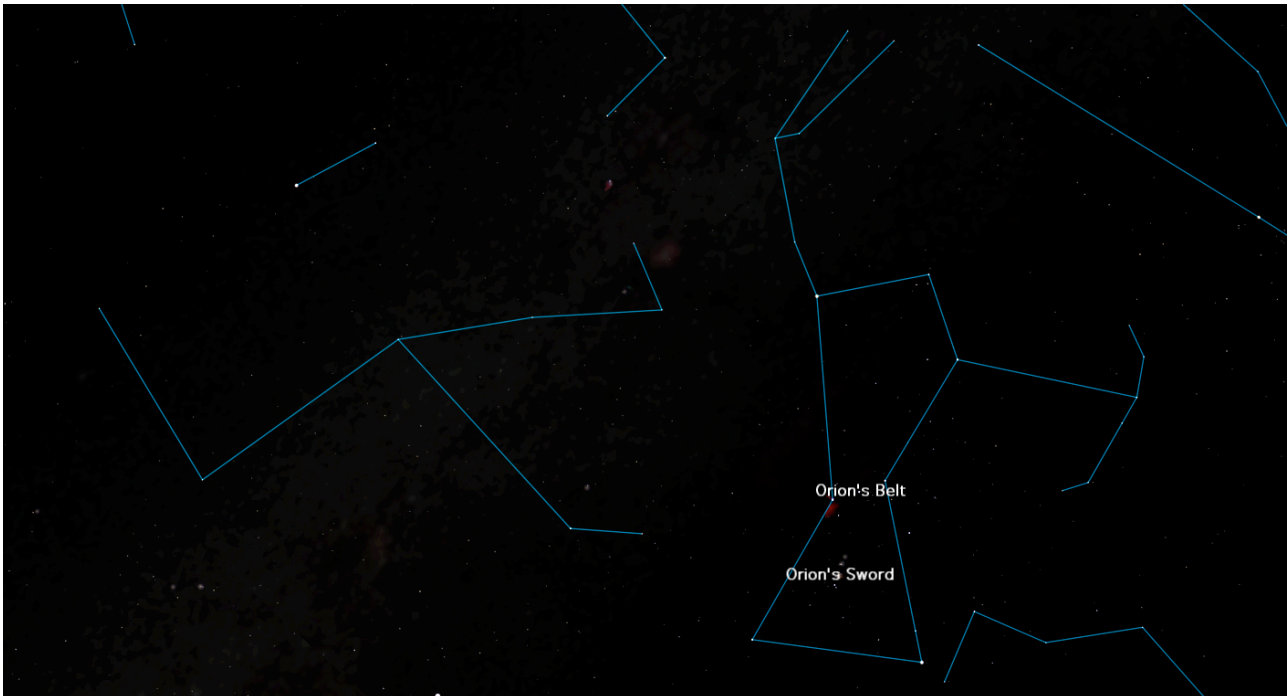

ASTERISMS	IN CONSTELLATION	STARS	OBJECTS NEARBY
04 ORION'S BELT	ORION	MINTAKA ALNILAM ALNITAK	NGC 1990 LUMP STAR HORSEHEAD NEBULA ORION B IC 423 IC 424 IC 426 IC 431 IC 432 IC 434 IC 435
04 ORION'S SWORD	ORION	42 ORIONIS THETA2 ORIONIS THETA1A ORIONIS THETA1B ORIONIS THETA1C ORIONIS THETA1D ORIONIS NAIR AL SAIF	IC 420 IC 430 NGC 1975 GREAT ORION NEBULA RUNNING MAN NEBULA NGC 1980 NGC 1981 DE MAIRAN'S NEBULA NGC 1999 NGC 1973