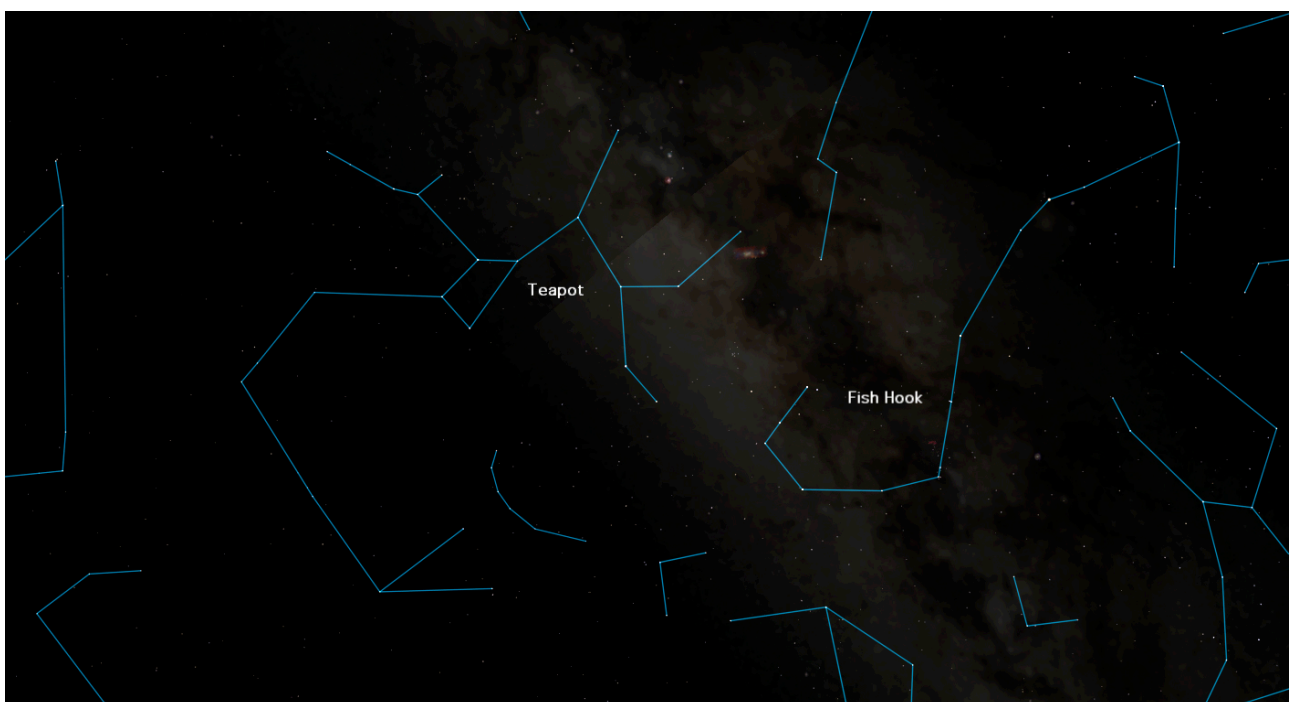

ASTERISMS	IN CONSTELLATION	STARS	OBJECTS NEARBY
12 FISH HOOK	SCORPIUS	ANTARES TAU SCORPII WEI MU 1 SCORPII ZETA SCORPII ETA SCORPII SARGAS IOTA 1 SCORPII GIRTAB SHAULA LESATH	CAT'S EYE NEBULA M 19 FLICKERING GLOBULAR NGC 6281 NGC 6124 NORTHERN JEWELBOX CLUSTER NGC 6250 M 7 NGC 6416 M 6
12 TEAPOT	SAGITTARIUS	NUNKI PHI SAGITTARII KAUS BOREALIS KAUS MERIDIANALIS ALNASL KAUS AUSTRALIS ASCELLA TAU SAGITTARII	SAGITTARIUS CLUSTER M 28 NGC 6520 NGC 6522 NGC 6624 M 69 NGC 6552 M 70 M 54