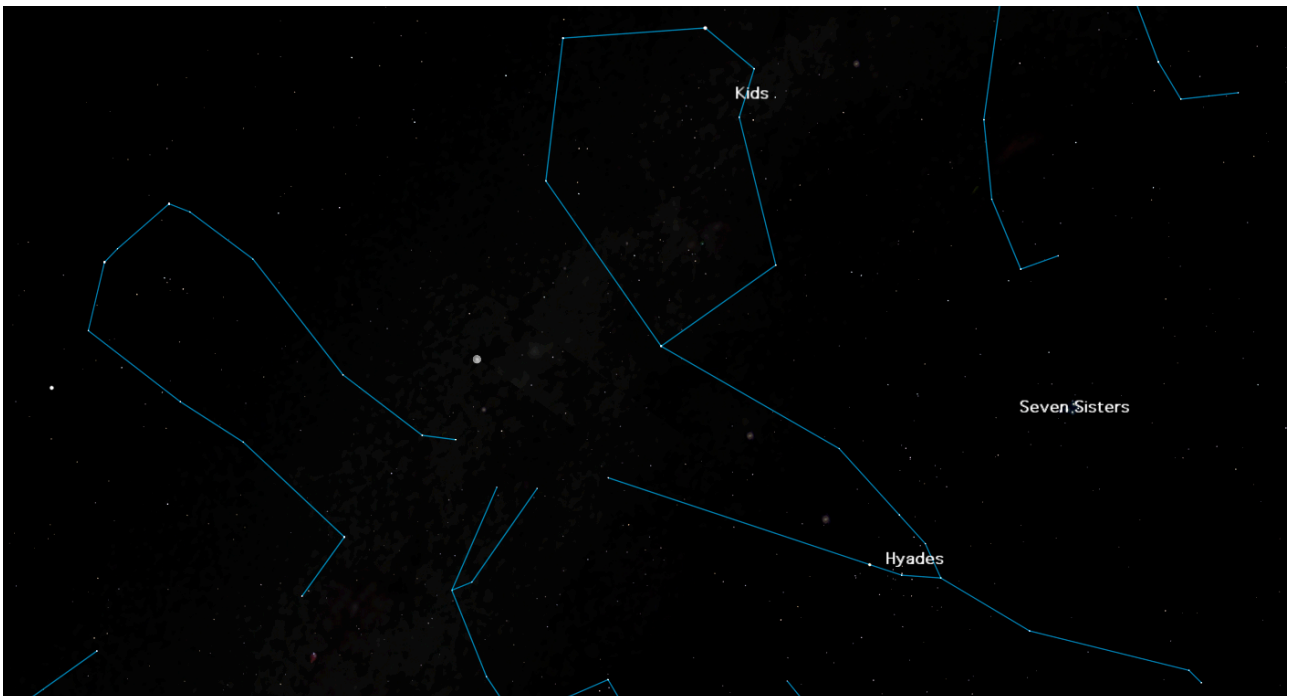

ASTERISMS	IN CONSTELLATION	STARS	OBJECTS NEARBY
03 HYADES	TAURUS	ALDEBARAN THETA 2 TAURI GAMMA TAURI DELTA 1 TAURI EPSILON TAURI	STRUVE'S LOST NEBULA HIND'S VARIABLE NEBULA IC 374
03 KIDS	AURIGA	ALMAAZ HOEDUS II HOEDUS I	THE KITE CLUSTER IC 397
03 PLEIADES (SEVEN SISTERS)	TAURUS	PLEIONE ATLAS ALCYONE MEROPE ELECTRA CELAENO TAYGETA ASTEROPE MAIA	MAIA NEBULA MEROPE NEBULA MEROPE NEBULA PART IC 353 IC 354 IC 1990 IC 1995