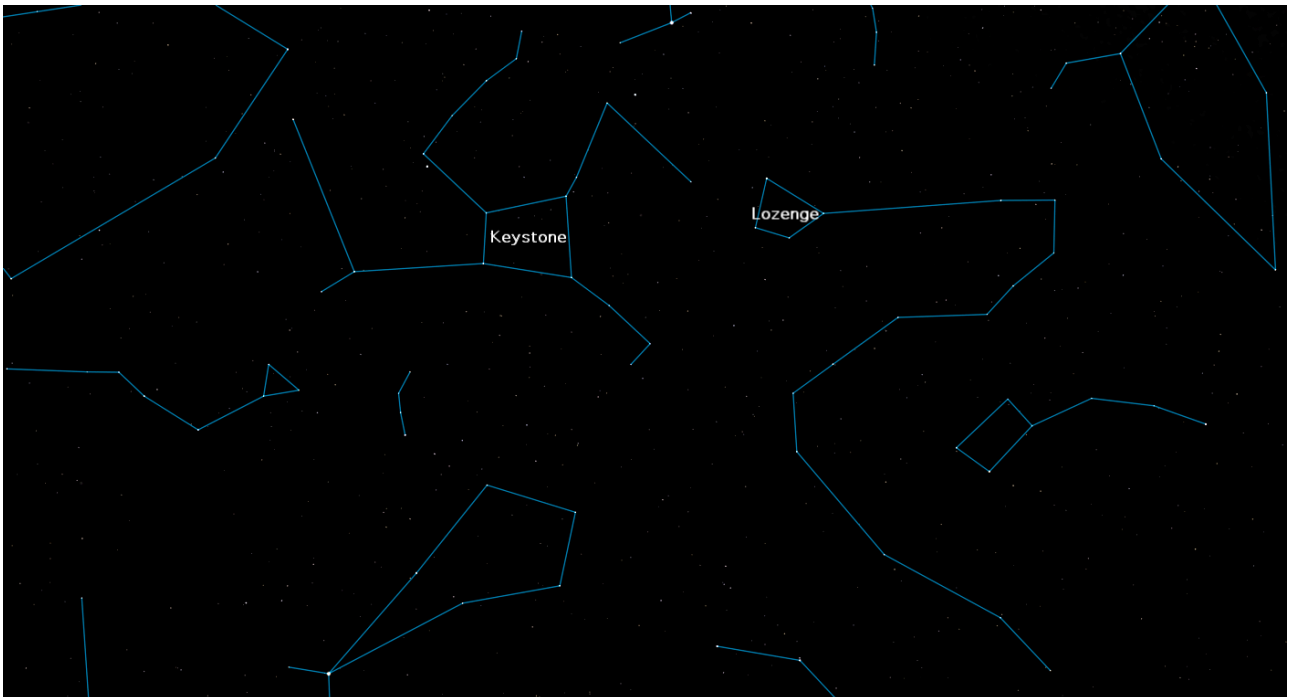

ASTERISMS	IN CONSTELLATION	STARS	OBJECTS NEARBY
11 KEYSTONE	HERCULES	ZETA HERCULIS EPSILON HERCULIS PI HERCULIS ETA HERCULIS	NGC 6339 NGC 6255 NGC 6195 NGC 6104 NGC 6207 NGC 6109 HERCULES CLUSTER IC 4615 NGC 6185
11 LOZENGE	DRACO	GRUMIUM NU 2 DRAGONIS RASTABAN ELTANIN	NGC 6385 NGC 6338 NGC 6449 NGC 6370 NGC 6454 NGC 6386 NGC 6479 NGC 6532 IC 1286 NGC 6562