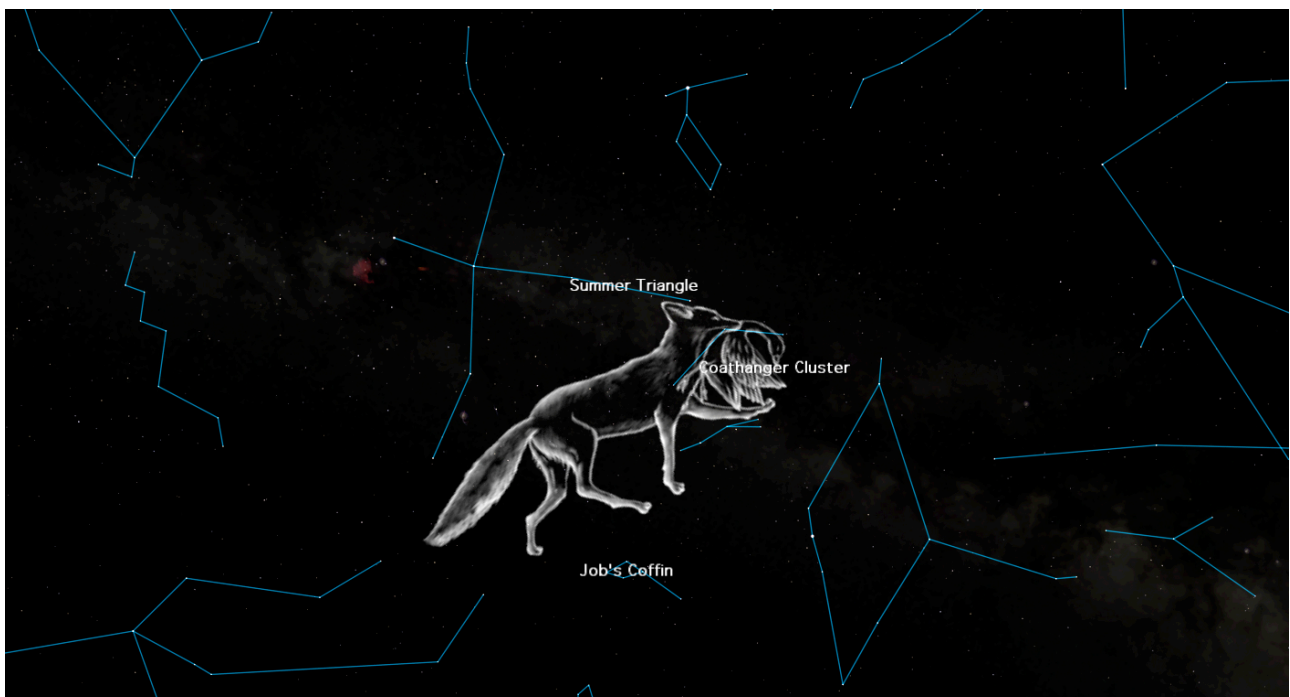

ASTERISMS	IN CONSTELLATION	STARS	OBJECTS NEARBY
14 COATHANGER CLUSTER	VULPECULA	7 VULPECULAE HIP 95700 HIP 95584 HIP 95487 HIP 95340 HIP 95291 5 VULPECULAE HIP 95582 4 VULPECULAE HIP 95432	
14 JOB'S COFFIN	DELPHINUS	GAMMA 2 DELPHINI SUALOCIN ROTANEV DELTA DELPHINI	NGC 6802
14 SUMMER TRIANGLE	CYGNUS	DENEK VEGA ALTAIR	NGC 6950 IC 1329
			NORTH AMERICAN NEBULA NGC 7027 BLINKING PLANETARY NGC 6811 CYGNUS A PNE BD+30 3639 M 56 RING NEBULA BROCCHI'S CLUSTER BULLS-EYE PULSAR M 71 BLACK WIDOW PULSAR DUMBBELL NEBULA NGC 6882 NGC 6940 NGC 6871 VEIL NEBULA (WEST) CRESCENT NEBULA VEIL NEBULA (EAST) COOLING TOWER EGG NEBULA DR 21